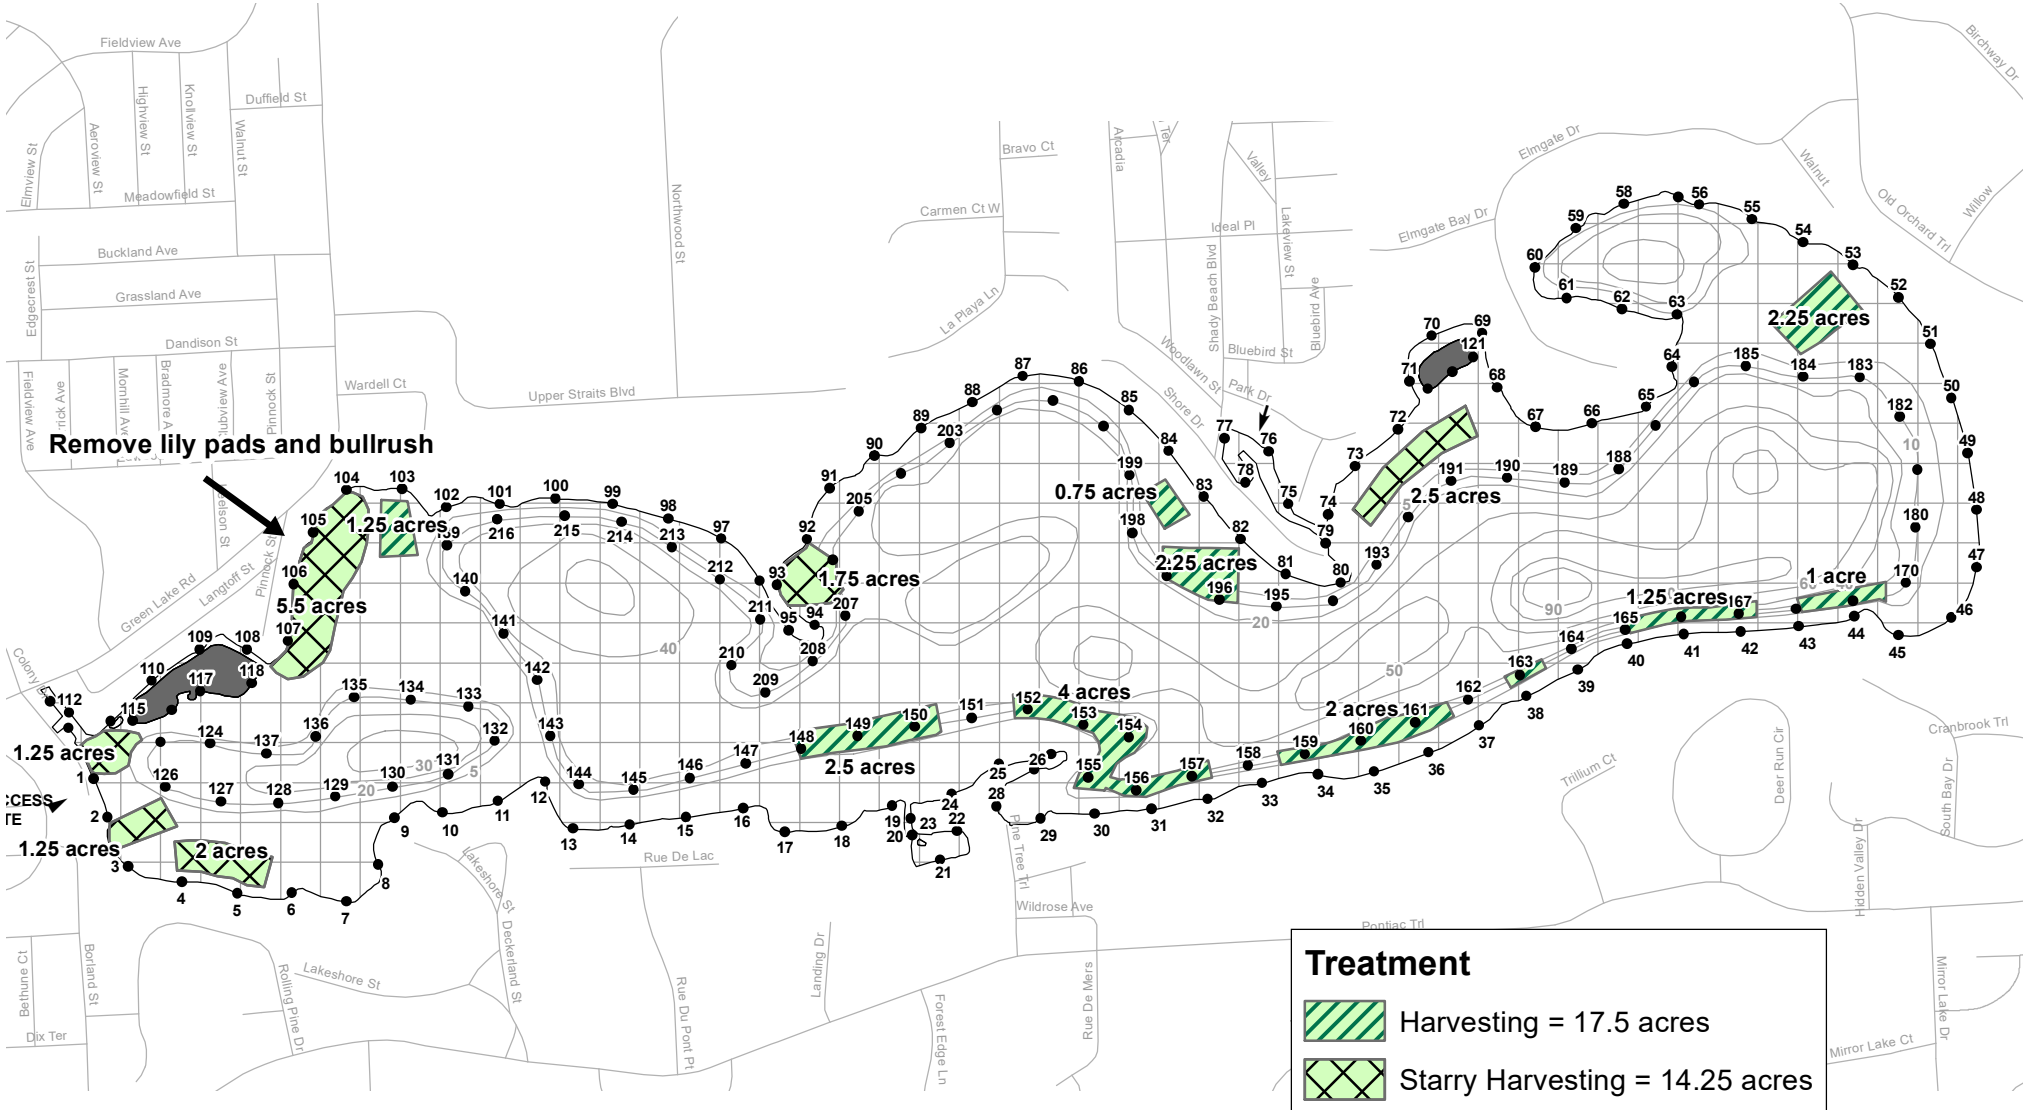

☐ = ONE ACRE

UPPER STRAITS LAKE OAKLAND COUNTY, MICHIGAN JUNE 28, 2022 HARVEST MAP

LAKE AREA: 371 ACRES
REVISION DATE: FEBRUARY 2022

The applicator shall make adjustments, if needed, to comply with EGLE permit requirements.